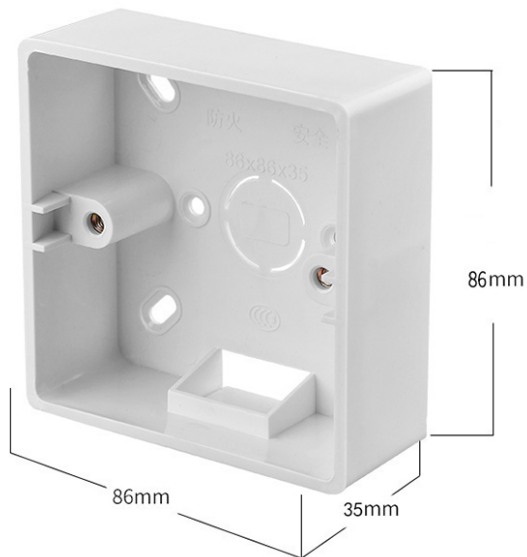

Surface Mounted Button for 86size

EB-18SM

What is Surface Mounted Button?

PVC junction boxes are one type of approved enclosure used to protect wire and cable connections.

Dimensions

High hardness, white material, strong oxidation resistance, not yellow for a long time